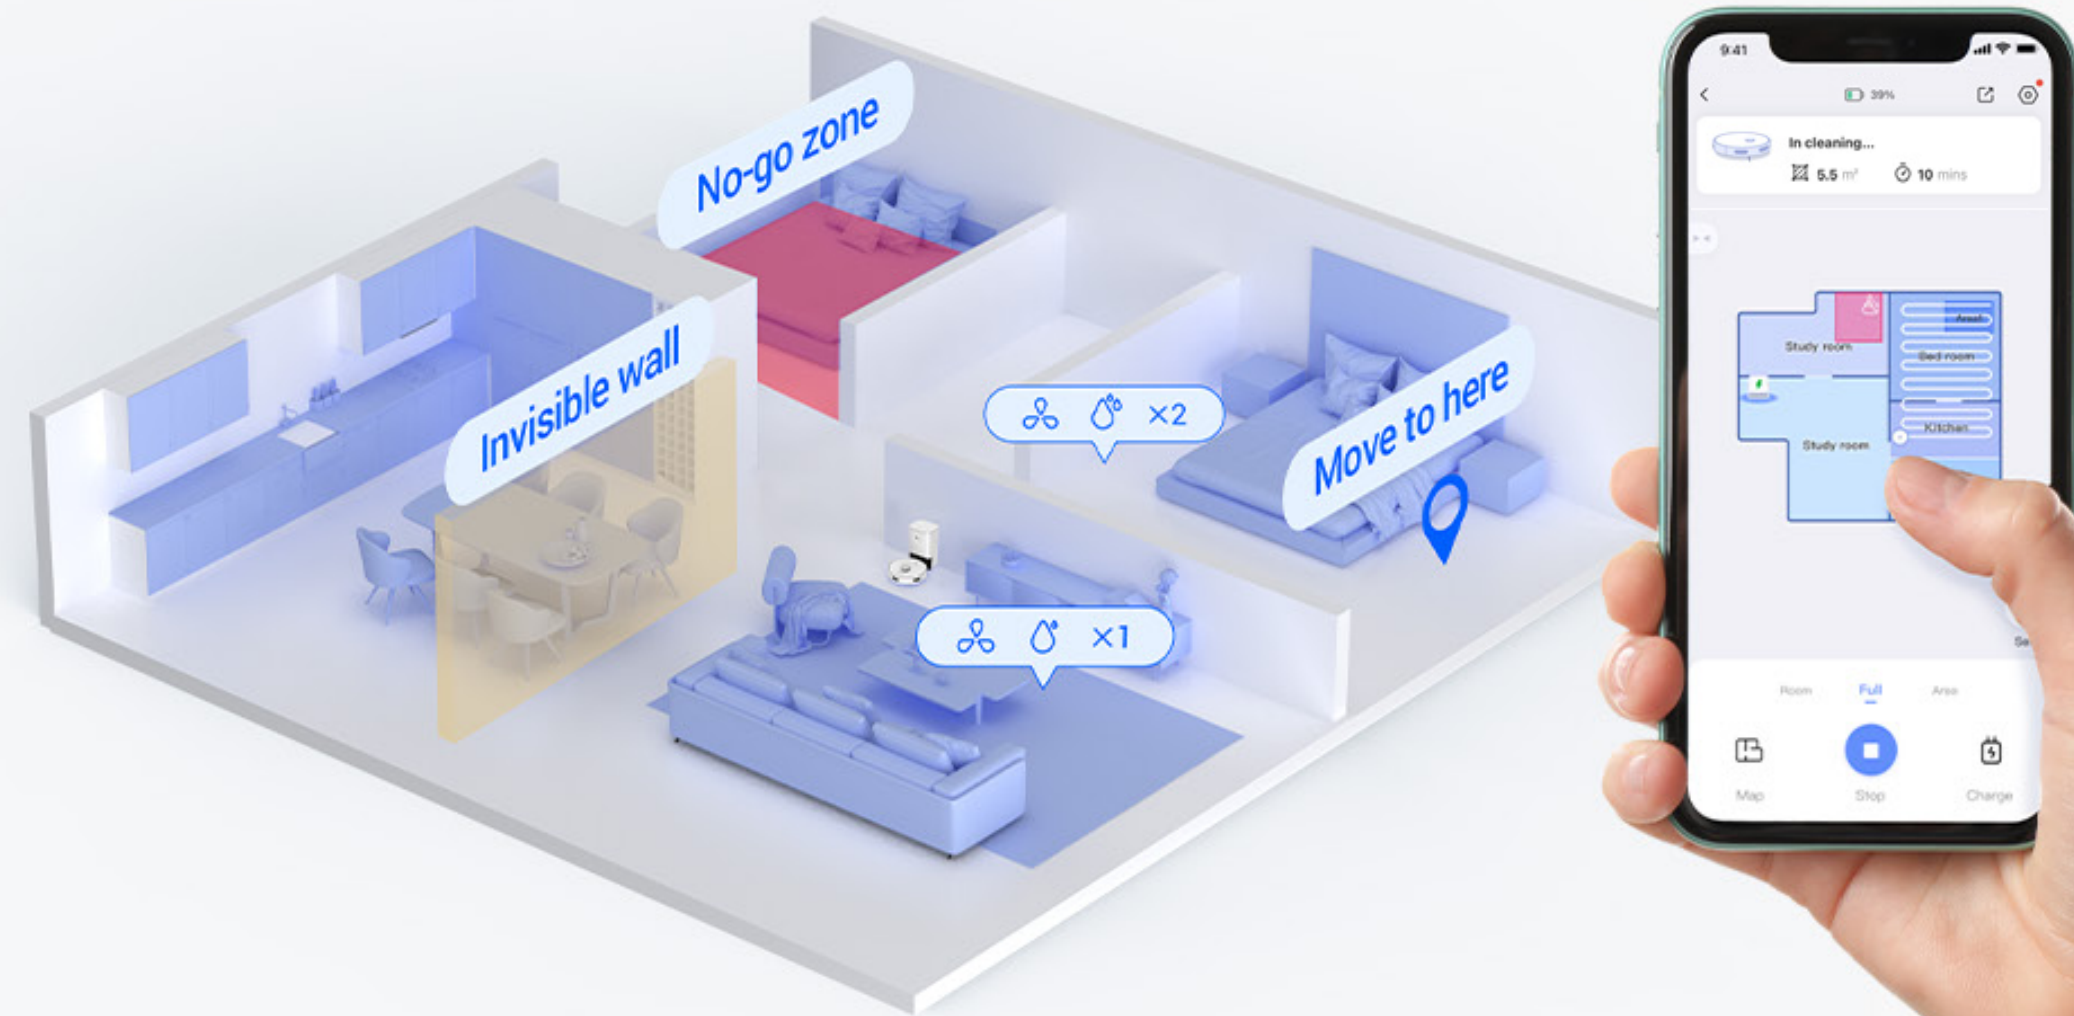

1
Brushes up hidden hair, dust & debris

2
Flaps fast to dust off the carpet (3,000 times/minute^{**})

3
Cuts free tangled hair when self-cleaning at the base station

Your dual-purpose cleaning expert

The RE5S Plus takes care of all cleaning tasks in the house by sweeping, vacuuming and mopping efficiently. Its consistent downward pressure ensures that it scrubs as hard as possible to remove everything from spilled coffee to grease stains and other sticky messes — for your convenience.

4L
Dust Bag for up to
90 days of
Hands-Free Cleaning

Empties and untangles itself, with dust all in one place

The base station self-empties the tangled waste with its advanced roller brush, so you don't have to do it manually. What's better, you can simply swap out the full 4-liter dust bag every 90 days instead of manually emptying the robot's dust bin after each cleaning mission.

Knows exactly where to go and what to avoid

Don't worry about the robot vacuum cleaner bumping into your furry friends at home. The RE5S Plus is equipped with LDS-LiDAR and infrared sensors so it can easily avoid obstacles and find the best cleaning path, even in tight spaces.

Closer Clean

Drop Sensing

Obstacle Crossing

Smartly plans the best way to clean

By mapping your home, the RE5S Plus gives you a personalized cleaning experience that fits your space perfectly. With the EZVIZ App, you can easily customize floor plans for different areas or rooms, or set up cleaning tasks for your entire home.