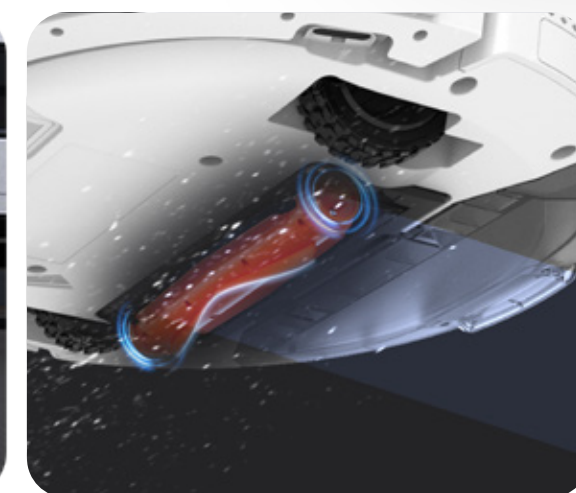

Powerful suction makes deep cleaning a breeze

Ultra-strong suction power to tackle tough messes

Knowing that tough grime and light dust need powerful suction, the RE5S Plus has bumped up its suction power to an impressive 9,000Pa, more than double what the old model had.‡ Now, those stubborn dirty spots are a thing of the past.

Boost the suction power to get your carpet extra clean

If you've got expensive carpets at home, the RE5S Plus is definitely the way to go. When it detects a carpet while cleaning, it automatically increases its suction power to get rid of any dirt or hair lurking in there.

Takes your roller brush to the next level

You'll be amazed at how much better the RE5S Plus cleans with its new 3-in-1 CutFree brush. It picks up hidden dirt effortlessly and hits the carpet with a full swing to loosen the stuck-on dirt without hair getting caught in the brush.

1
Brushes up hidden hair, dust & debris

2
Flaps fast to dust off the carpet (3,000 times/minute^{**})

3
Cuts free tangled hair when self-cleaning at the base station

Your dual-purpose cleaning expert

The RE5S Plus takes care of all cleaning tasks in the house by sweeping, vacuuming and mopping efficiently. Its consistent downward pressure ensures that it scrubs as hard as possible to remove everything from spilled coffee to grease stains and other sticky messes — for your convenience.