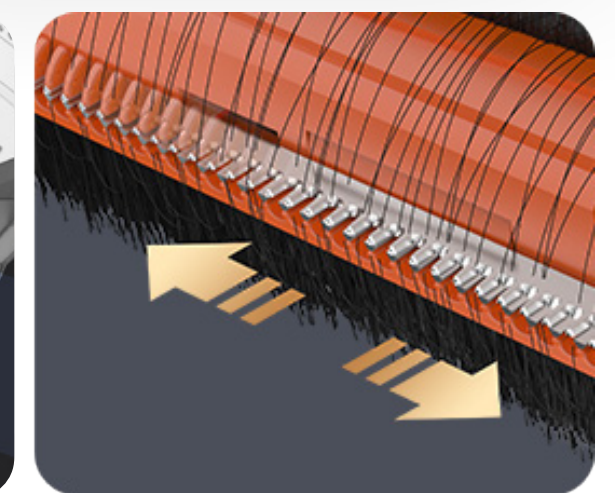

Boost the suction power to get your carpet extra clean

If you've got expensive carpets at home, the RE5S Plus is definitely the way to go. When it detects a carpet while cleaning, it automatically increases its suction power to get rid of any dirt or hair lurking in there.

Takes your roller brush to the next level

You'll be amazed at how much better the RE5S Plus cleans with its new 3-in-1 CutFree brush. It picks up hidden dirt effortlessly and hits the carpet with a full swing to loosen the stuck-on dirt without hair getting caught in the brush.

1
Brushes up hidden hair, dust & debris

2
Flaps fast to dust off the carpet (3,000 times/minute^{**})

3
Cuts free tangled hair when self-cleaning at the base station

Your dual-purpose cleaning expert

The RE5S Plus takes care of all cleaning tasks in the house by sweeping, vacuuming and mopping efficiently. Its consistent downward pressure ensures that it scrubs as hard as possible to remove everything from spilled coffee to grease stains and other sticky messes — for your convenience.