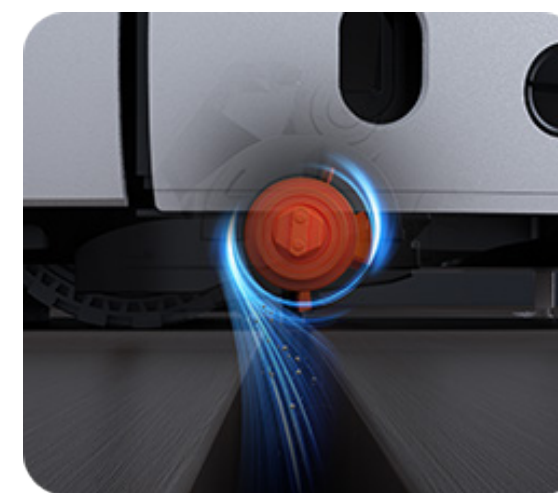

Powerful suction makes deep cleaning a breeze

Ultra-strong suction power to tackle tough messes

Knowing that tough grime and light dust need powerful suction, the RE5S Plus has bumped up its suction power to an impressive 9,000Pa, more than double what the old model had.‡ Now, those stubborn dirty spots are a thing of the past.

Boost the suction power to get your carpet extra clean

If you've got expensive carpets at home, the RE5S Plus is definitely the way to go. When it detects a carpet while cleaning, it automatically increases its suction power to get rid of any dirt or hair lurking in there.

Takes your roller brush to the next level

You'll be amazed at how much better the RE5S Plus cleans with its new 3-in-1 CutFree brush. It picks up hidden dirt effortlessly and hits the carpet with a full swing to loosen the stuck-on dirt without hair getting caught in the brush.

1
Brushes up hidden hair, dust & debris

2
Flaps fast to dust off the carpet (3,000 times/minute^{**})

3
Cuts free tangled hair when self-cleaning at the base station

Your dual-purpose cleaning expert

The RE5S Plus takes care of all cleaning tasks in the house by sweeping, vacuuming and mopping efficiently. Its consistent downward pressure ensures that it scrubs as hard as possible to remove everything from spilled coffee to grease stains and other sticky messes — for your convenience.