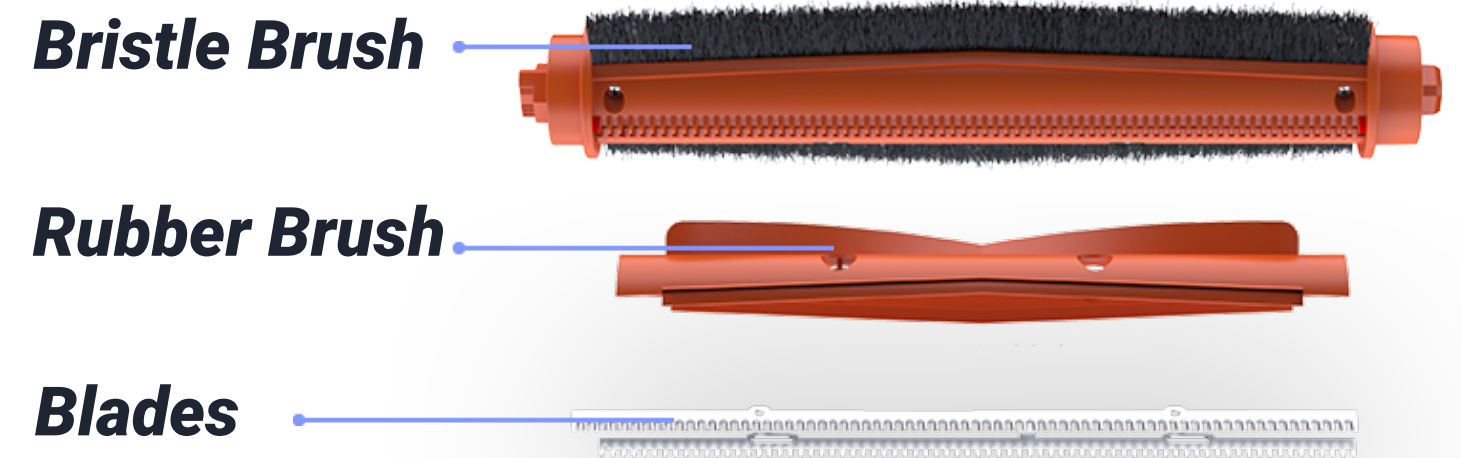

Powerful suction makes deep cleaning a breeze

Ultra-strong suction power to tackle tough messes

Knowing that tough grime and light dust need powerful suction, the RE5S Plus has bumped up its suction power to an impressive 9,000Pa, more than double what the old model had.‡ Now, those stubborn dirty spots are a thing of the past.

Boost the suction power to get your carpet extra clean

If you've got expensive carpets at home, the RE5S Plus is definitely the way to go. When it detects a carpet while cleaning, it automatically increases its suction power to get rid of any dirt or hair lurking in there.

Takes your roller brush to the next level

You'll be amazed at how much better the RE5S Plus cleans with its new 3-in-1 CutFree brush. It picks up hidden dirt effortlessly and hits the carpet with a full swing to loosen the stuck-on dirt without hair getting caught in the brush.

1
Brushes up hidden hair, dust & debris

2
Flaps fast to dust off the carpet (3,000 times/minute^{**})

3
Cuts free tangled hair when self-cleaning at the base station

Your dual-purpose cleaning expert

The RE5S Plus takes care of all cleaning tasks in the house by sweeping, vacuuming and mopping efficiently. Its consistent downward pressure ensures that it scrubs as hard as possible to remove everything from spilled coffee to grease stains and other sticky messes — for your convenience.