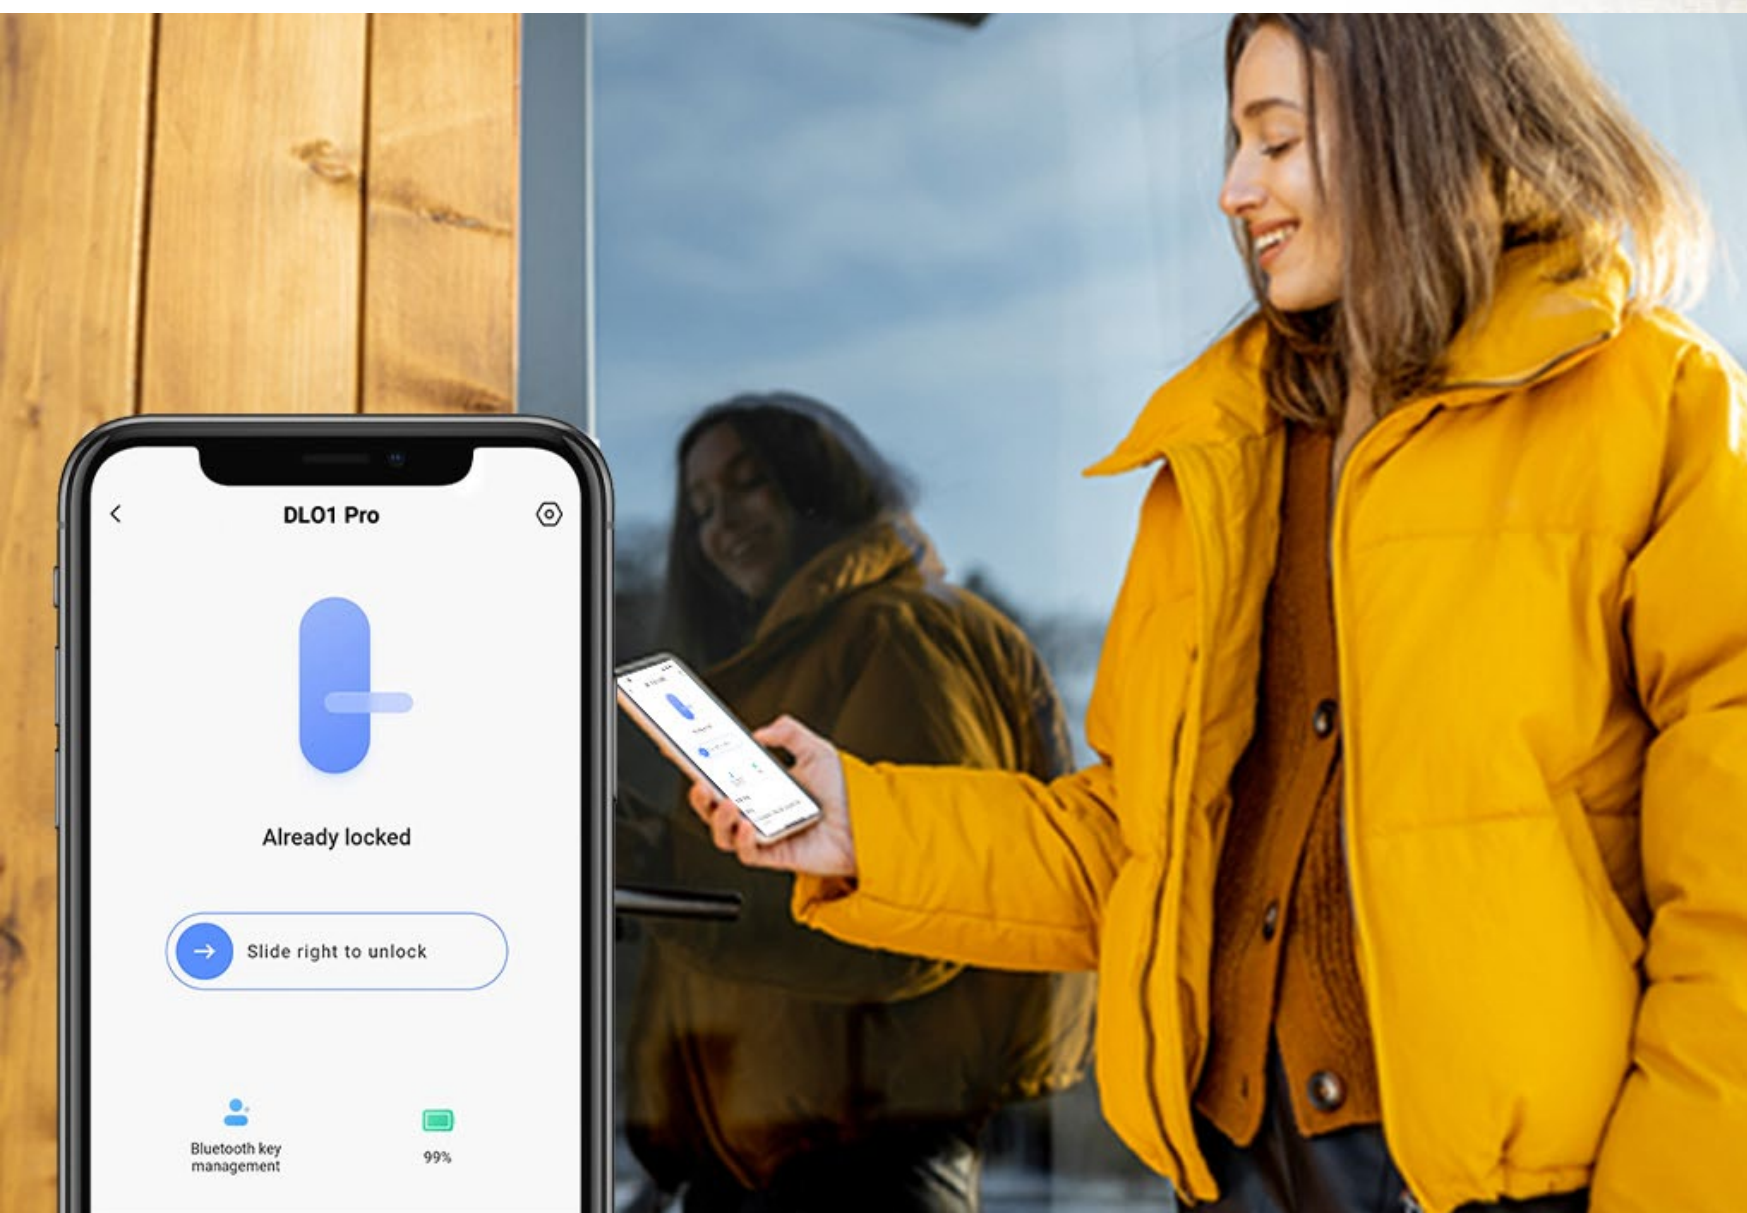

EZVIZ App

Proximity Card

Passcode

PRIVATE HOUSE

How smartphone can be your first choice of unlocking

- It supports Bluetooth connection to allow unlocking via your phone, ensuring you'll always have access to your home at your fingertips.
- You are at work but delivery arrives at home? Unlock remotely, so the package safely waits inside.

Family members
who visit on holidays

Close friends
who come by often

Baby sitters or pet walkers
who walk in regularly

Easy to install yourself

You don't need to be a locksmith. Simply upgrade your deadbolt with this smart lock in no more than 10 minutes! Simply mount it on the door from the inside. No screwing, drilling, or permanent changes are required.