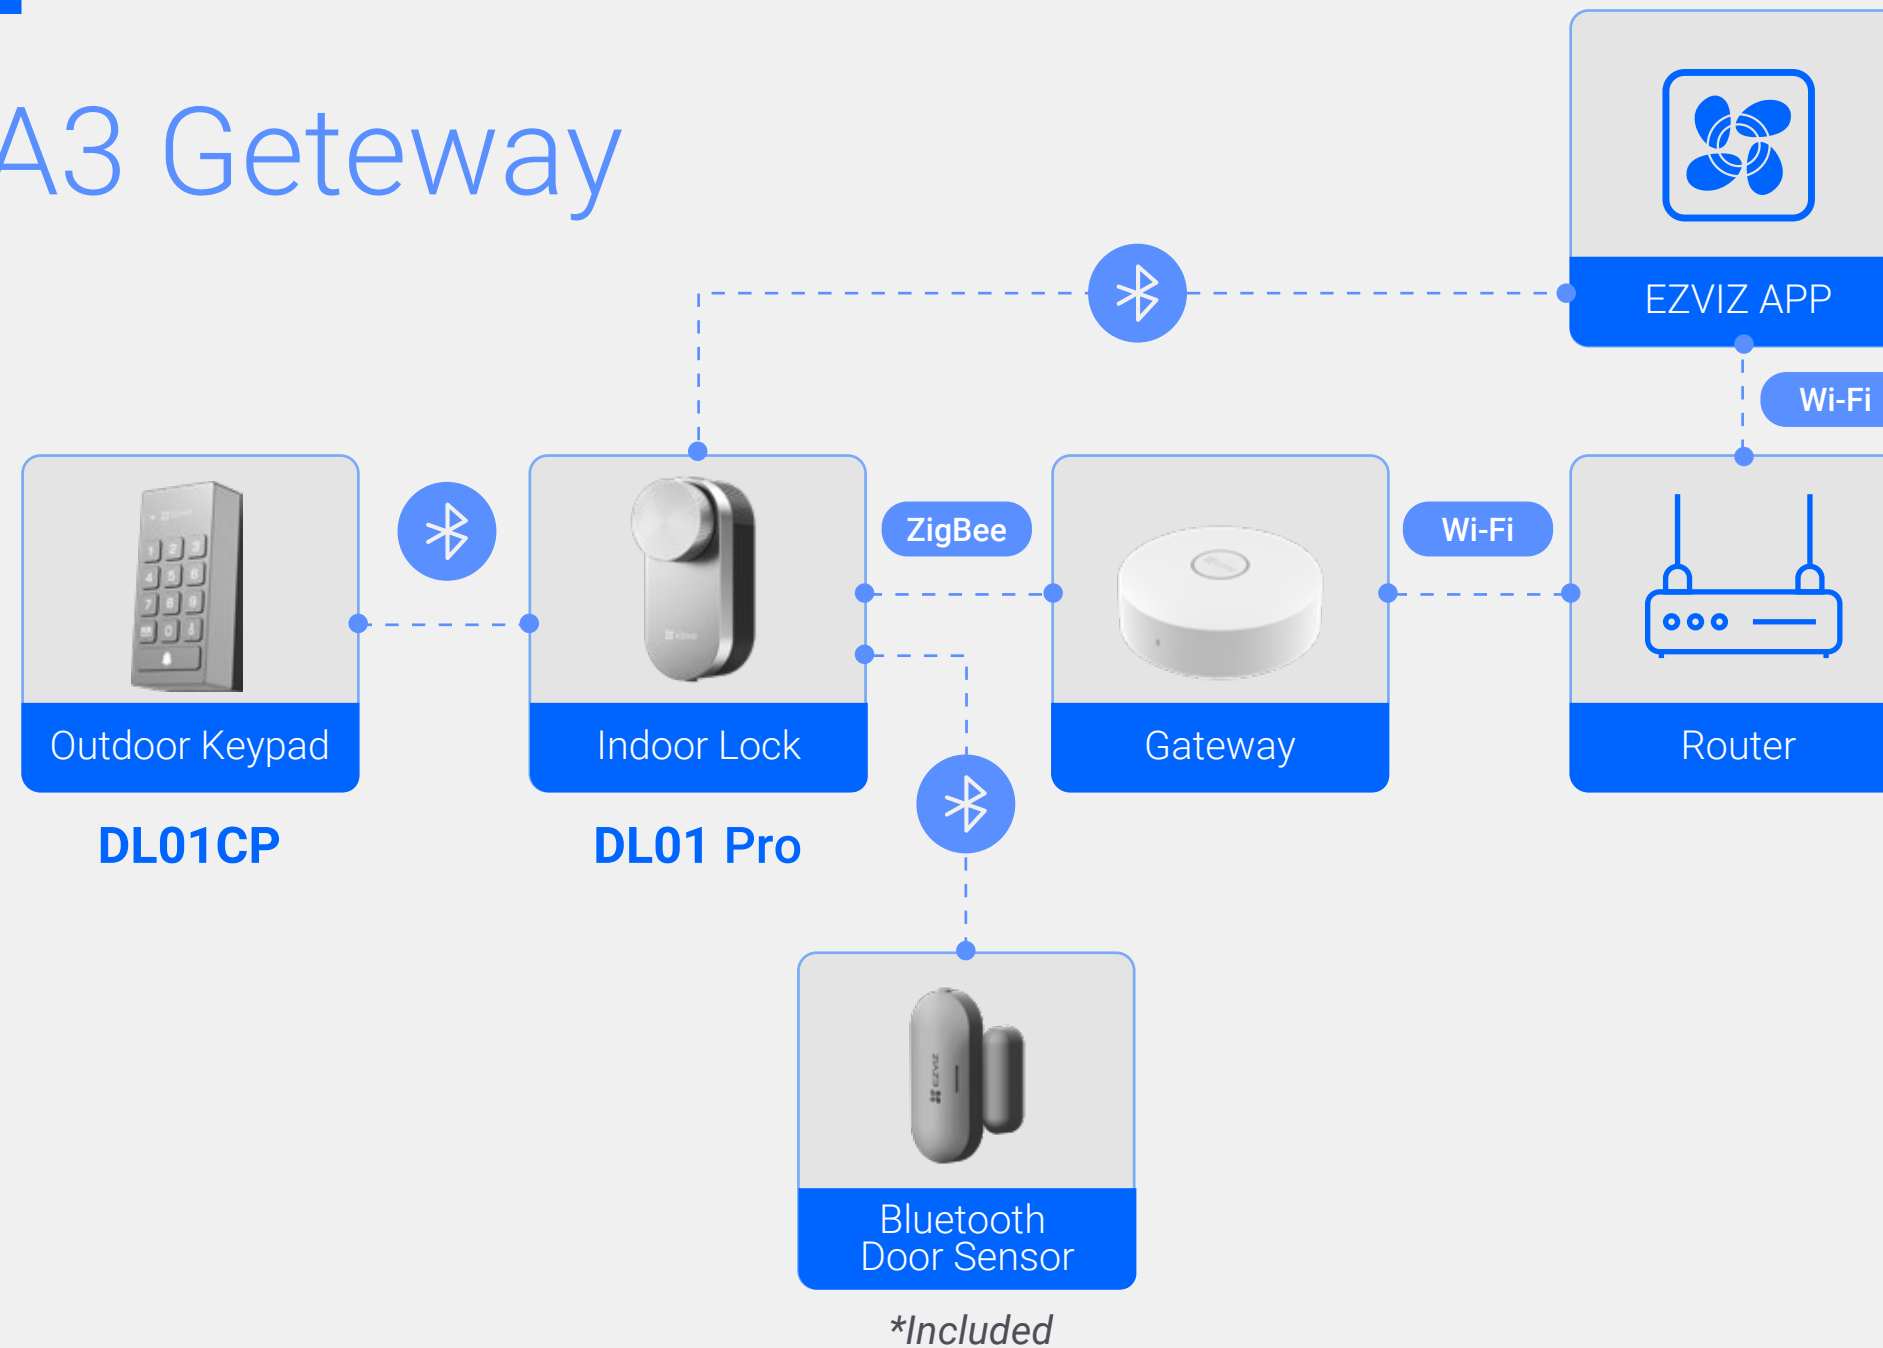

*EZVIZ DL01Pro
Smart Lock Kit*

***Flexible unlock convenience,
Forget your keys forever***

What's inside the kit?

EZVIZ DL01 Pro Smart Lock Kit includes a smart lock, a keyboard (without fingerprint function), and a gateway.

DL01 Pro

Smart Lock

DL01CP

Multi-functional Keypad

A3-R200

Home Gateway

T2C

Bluetooth Door Sensor

DL01 Pro + DL01CP + A3 Gateway

With Lock

- ① Bluetooth Digital Key
- ② Lock Status Check
- ③ User Management
- ④ Auto-Lock & Door-left-open Alert
- ⑤ Privacy Mode

Panel

- ① Password Key
- ② Card Key
- ③ Doorbell Function

Gateway

- ① Temporary Access Codes
- ② Real-Time Mobile Alert
- ③ Lock Status Live View
- ④ Remote Unlock

Private house

Say goodbye to the hassle of carrying keys

- **Forgot your keys?**
More flexible ways to unlock.
- **Family members or close friends come by often?**
Sharing digital keys easily via EZVIZ App.
- **Worried about a complicated installation?**
Beginner can even install it within 10 minutes.
- **Not so confident with safety protection?**
Multi level safety promises from both hardware and software sides.