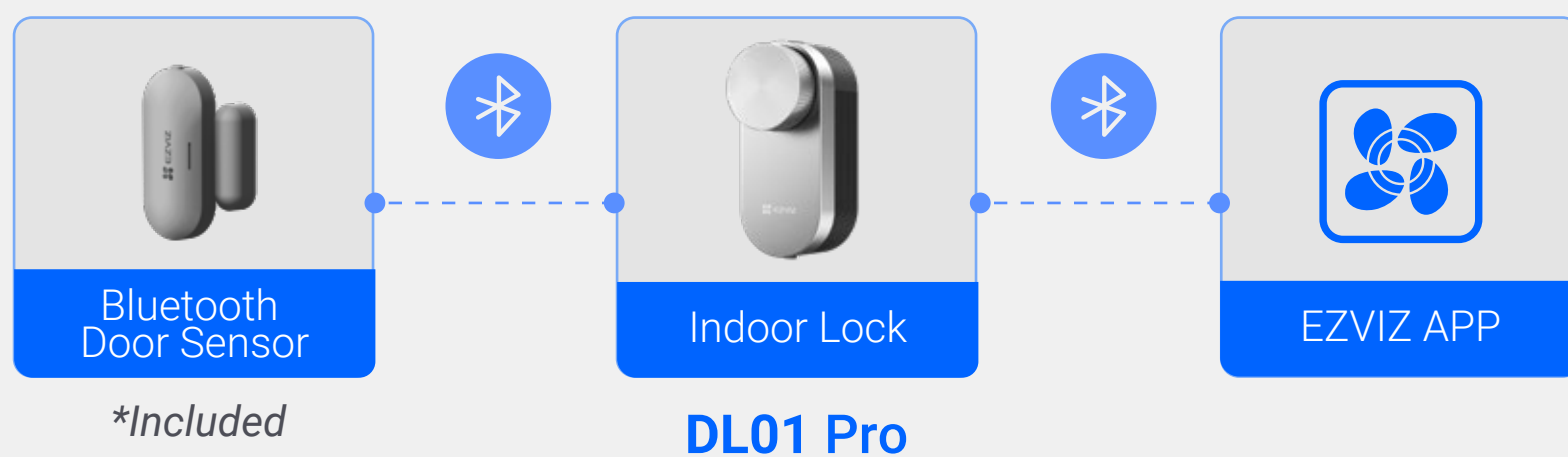

RENTAL
HOSTS

Keep track of door activities, transparent business review

Did guest leave? How long was the cleaning? Always frustrated with these kind of problems?

Take your vacation rental business to the next level with EZVIZ smart lock, which can create an activity log on your EZVIZ app and send you notifications whenever someone opens your door. Premise control for your houses in the future!

*Follow our [Installation Check](#) to find out if EZVIZ Smart Lock fits your door

Auto-lock in case you forget

As a landlord, if you worried about your tenant is going out in a hurry? The Smart Lock will lock itself after your tenant closes the door, so your tenant doesn't stress himself/herself about a left-open access.

Auto-Lock

Auto-Lock Delaying Timer

Safety protection, always take care of your home

Alert upon a left-open door

In case your tenant forgets to close the door firmly, a mobile alert will be instantly sent to your phone within the Bluetooth-supported range.

Door-Left-Open Alert

Greatly satisfy your taste in front-door design

The DL01 Pro uses metallic material to withstand the elements and better blend with your modern-style front door.

DL01 Pro only

- ### With Lock
- ① Bluetooth Digital Key
 - ② Lock Status Check
 - ③ User Management
 - ④ Auto-Lock & Door-left-open Alert
 - ⑤ Privacy Mode