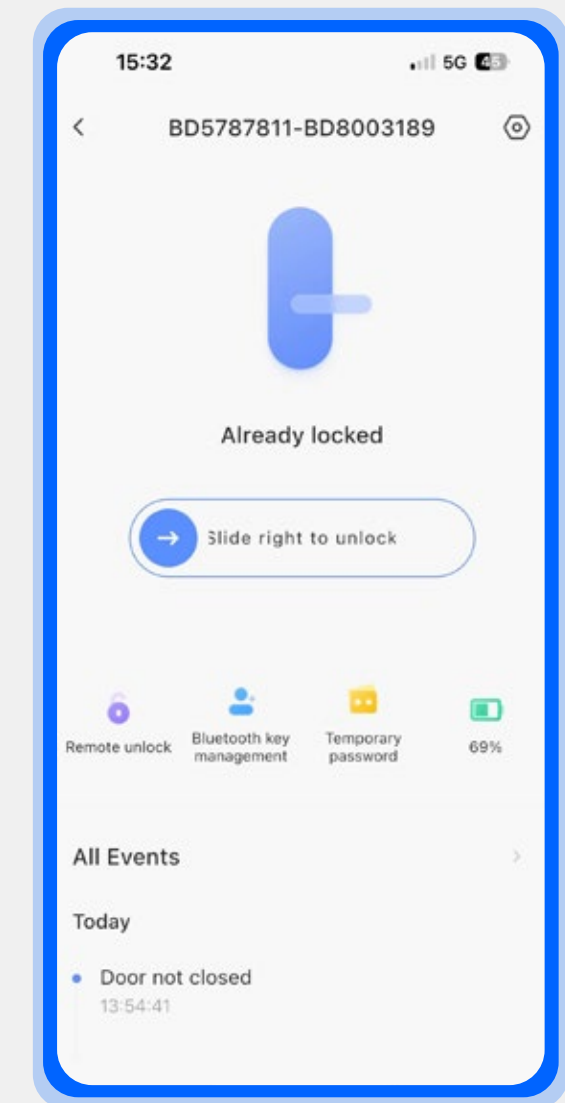

*EZVIZ DL01Pro
Smart Lock Kit*

***Flexible unlock convenience,
Forget your keys forever***

What's inside the kit?

EZVIZ DL01 Pro Smart Lock Kit includes a smart lock, a keyboard (without fingerprint function), and a gateway.

DL01 Pro

Smart Lock

DL01CP

Multi-functional Keypad

A3-R200

Home Gateway

T2C

Bluetooth Door Sensor

DL01 Pro + DL01CP + A3 Gateway

With Lock

- ① Bluetooth Digital Key
- ② Lock Status Check
- ③ User Management
- ④ Auto-Lock & Door-left-open Alert
- ⑤ Privacy Mode

Panel

- ① Password Key
- ② Card Key
- ③ Doorbell Function

Gateway

- ① Temporary Access Codes
- ② Real-Time Mobile Alert
- ③ Lock Status Live View
- ④ Remote Unlock

Private house

Say goodbye to the hassle of carrying keys

- **Forgot your keys?**
More flexible ways to unlock.
- **Family members or close friends come by often?**
Sharing digital keys easily via EZVIZ App.
- **Worried about a complicated installation?**
Beginner can even install it within 10 minutes.
- **Not so confident with safety protection?**
Multi level safety promises from both hardware and software sides.