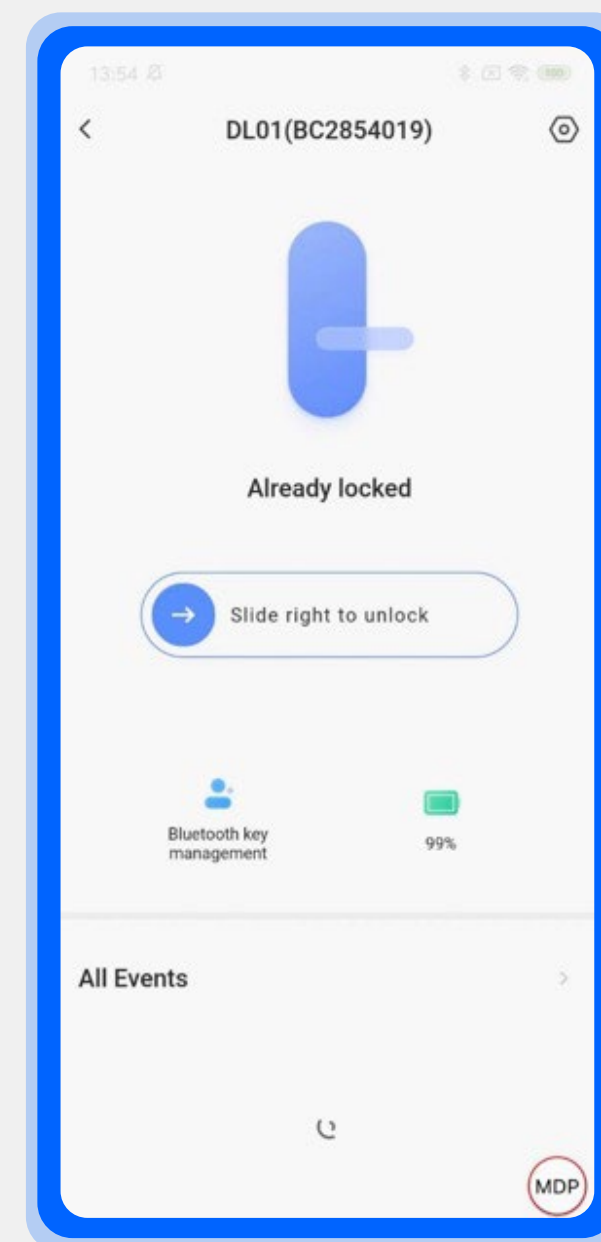

*Follow our [Installation Check](#) to find out if EZVIZ Smart Lock fits your door

Auto-lock in case you forget

As a landlord, if you worried about your tenant is going out in a hurry? The Smart Lock will lock itself after your tenant closes the door, so your tenant doesn't stress himself/herself about a left-open access.

Auto-Lock

Auto-Lock Delaying Timer

Safety protection, always take care of your home

Alert upon a left-open door

In case your tenant forgets to close the door firmly, a mobile alert will be instantly sent to your phone within the Bluetooth-supported range.

Door-Left-Open Alert

Greatly satisfy your taste in front-door design

The DL01 Pro uses metallic material to withstand the elements and better blend with your modern-style front door.

DL01 Pro only

- ### With Lock
- ① Bluetooth Digital Key
 - ② Lock Status Check
 - ③ User Management
 - ④ Auto-Lock & Door-left-open Alert
 - ⑤ Privacy Mode