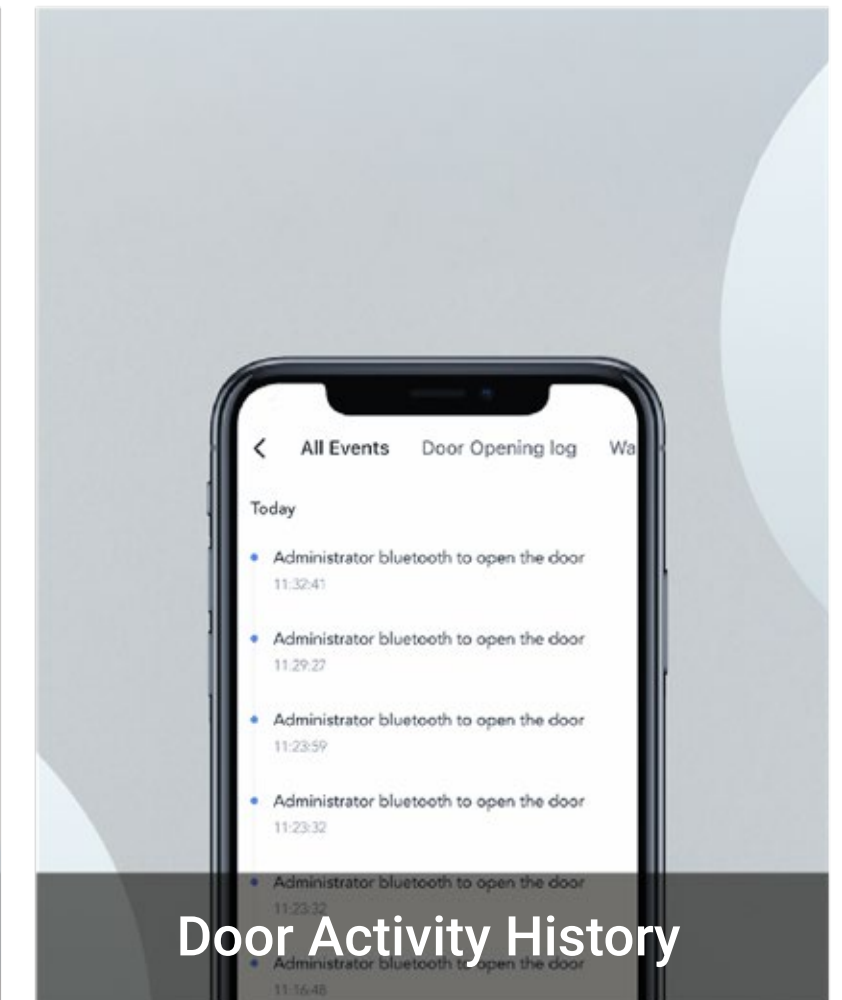

Future with EZVIZ

- ✓ Say goodbye to key troubles, digital access worry free.**
- ✓ Real time monitoring, control tenant dynamics.**
- ✓ Easily manage access control, control access permissions.**
- ✓ Convenient remote management, respond to problems at any time.**

24/7 self check-in with flexible unlocking

Swipe to unlock, simple to share and use

You can share Bluetooth digital key directly which allow guests to unlock doors by easily swiping their smartphones.

Temporary PIN to unlock, generated for each booking

The temporary password feature makes guest check in easy and flexible. By simply setting a temporary password, guests can check in at any time, allowing both hosts and guests to enjoy a more flexible arrangement.

RENTAL
HOSTS

Keep track of door activities, transparent business review

Did guest leave? How long was the cleaning? Always frustrated with these kind of problems?

Take your vacation rental business to the next level with EZVIZ smart lock, which can create an activity log on your EZVIZ app and send you notifications whenever someone opens your door. Premise control for your houses in the future!