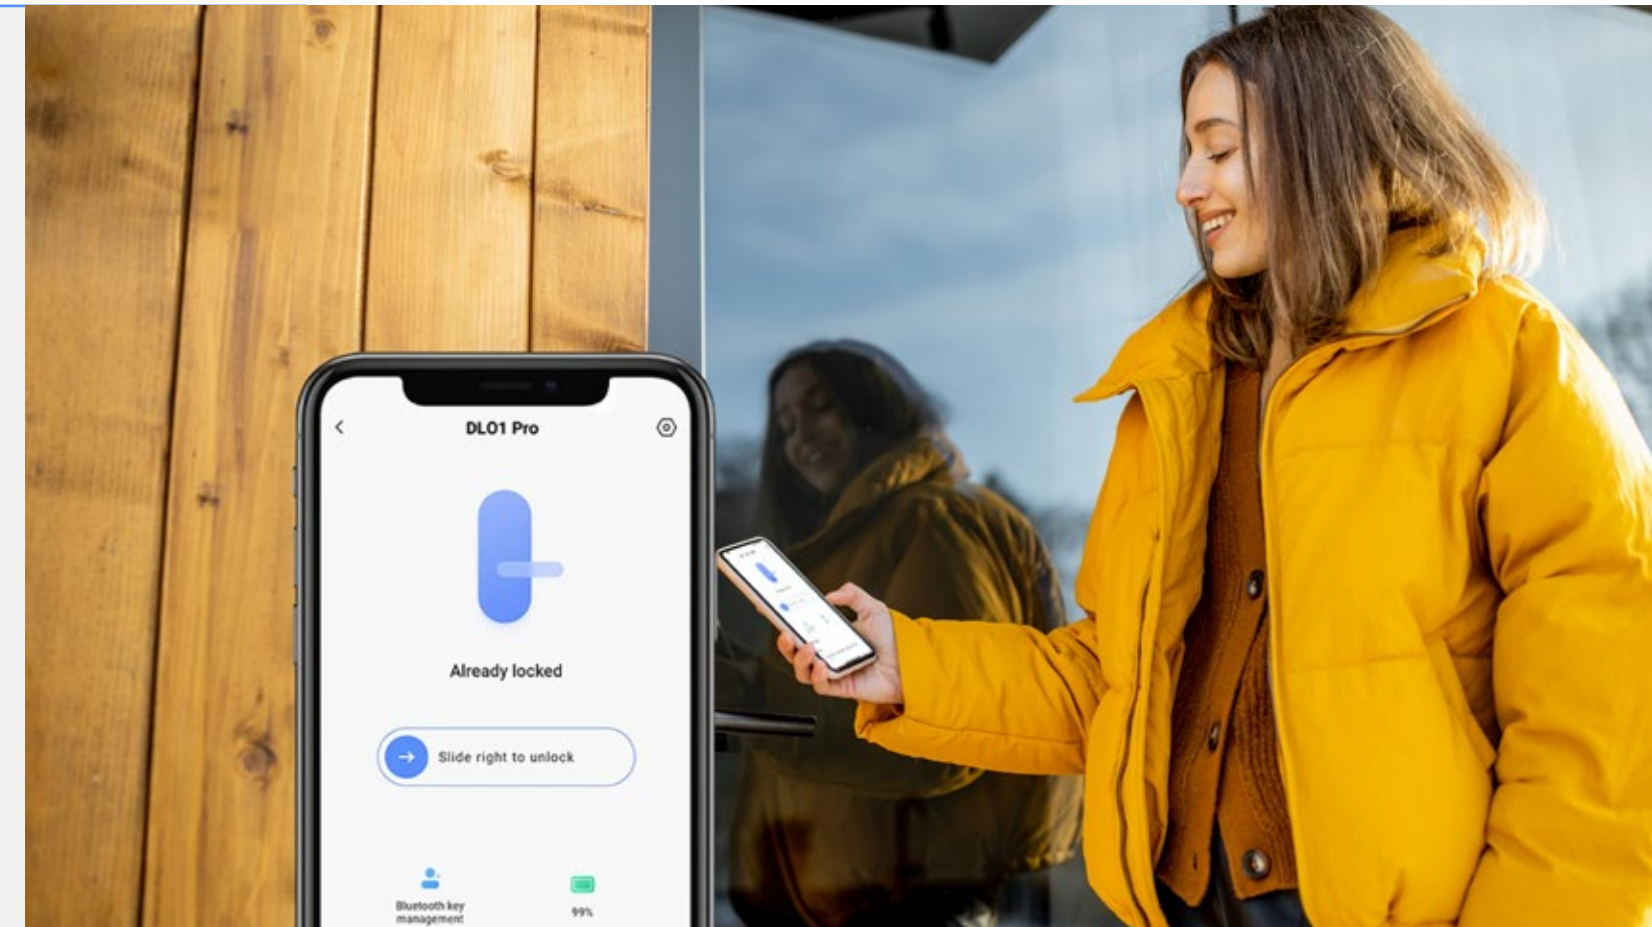

24/7 self check-in with flexible unlocking

Swipe to unlock, simple to share and use

You can share Bluetooth digital key directly which allow guests to unlock doors by easily swiping their smartphones.

Temporary PIN to unlock, generated for each booking

The temporary password feature makes guest check in easy and flexible. By simply setting a temporary password, guests can check in at any time, allowing both hosts and guests to enjoy a more flexible arrangement.